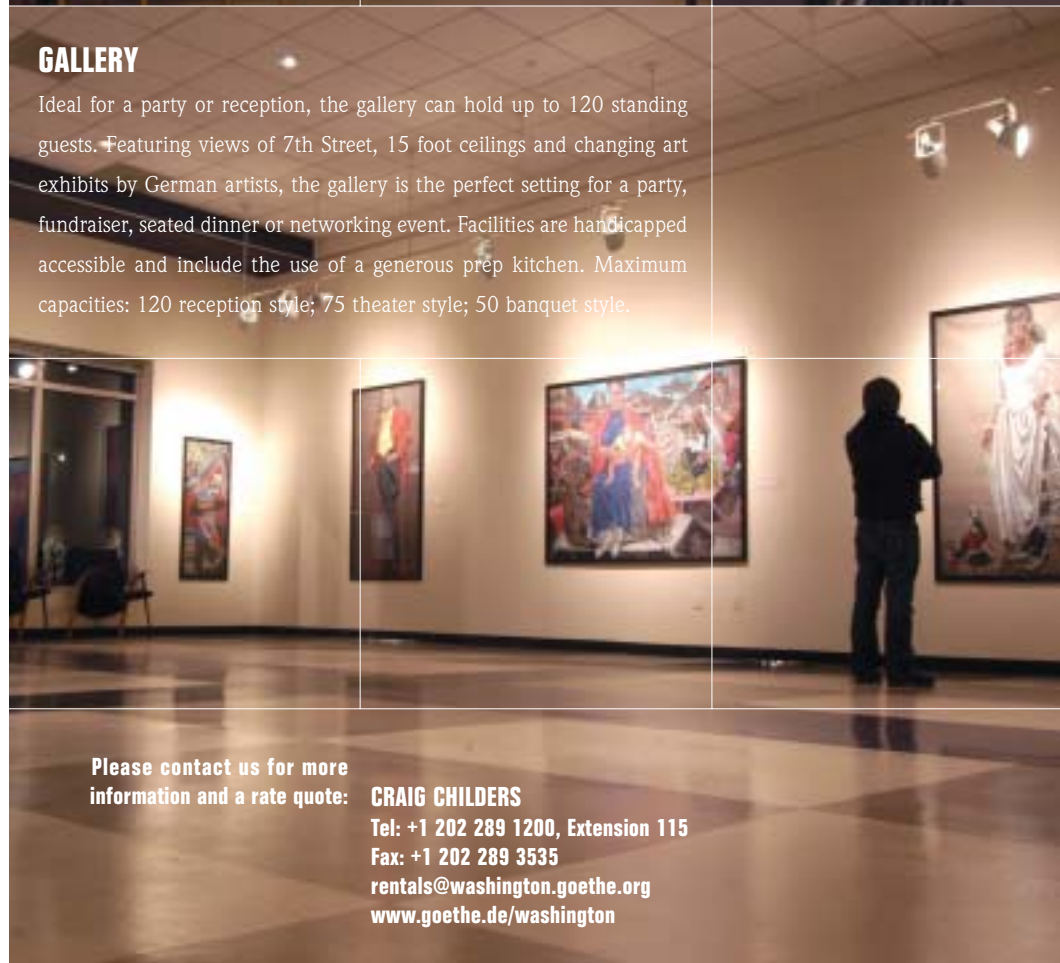

## THE PERFECT LOCATION FOR YOUR NEXT EVENT

The Goethe-Institut presents a cosmopolitan ambience in an artistic setting. Rent our space for your next function. Located just minutes from the Gallery Place/Chinatown metro, at the corner of 7th and I (Eye) Streets, NW in downtown Washington, DC.

## SCREENING ROOM

Equipped with state-of-the-art technology for 35mm, 16mm, video and data projection with digital audio, our 92-seat screening room is the perfect venue for a film or video screening, lecture or discussion. World-class equipment, including dual Kintor film projectors *made in Germany*, cinema-grade video/data projection and a full PA system, make our screening room the perfect venue for VIP and press screenings, dailies, film and video premieres. Maximum capacity: 122.

## GALLERY

Ideal for a party or reception, the gallery can hold up to 120 standing guests. Featuring views of 7th Street, 15 foot ceilings and changing art exhibits by German artists, the gallery is the perfect setting for a party, fundraiser, seated dinner or networking event. Facilities are handicapped accessible and include the use of a generous prep kitchen. Maximum capacities: 120 reception style; 75 theater style; 50 banquet style.