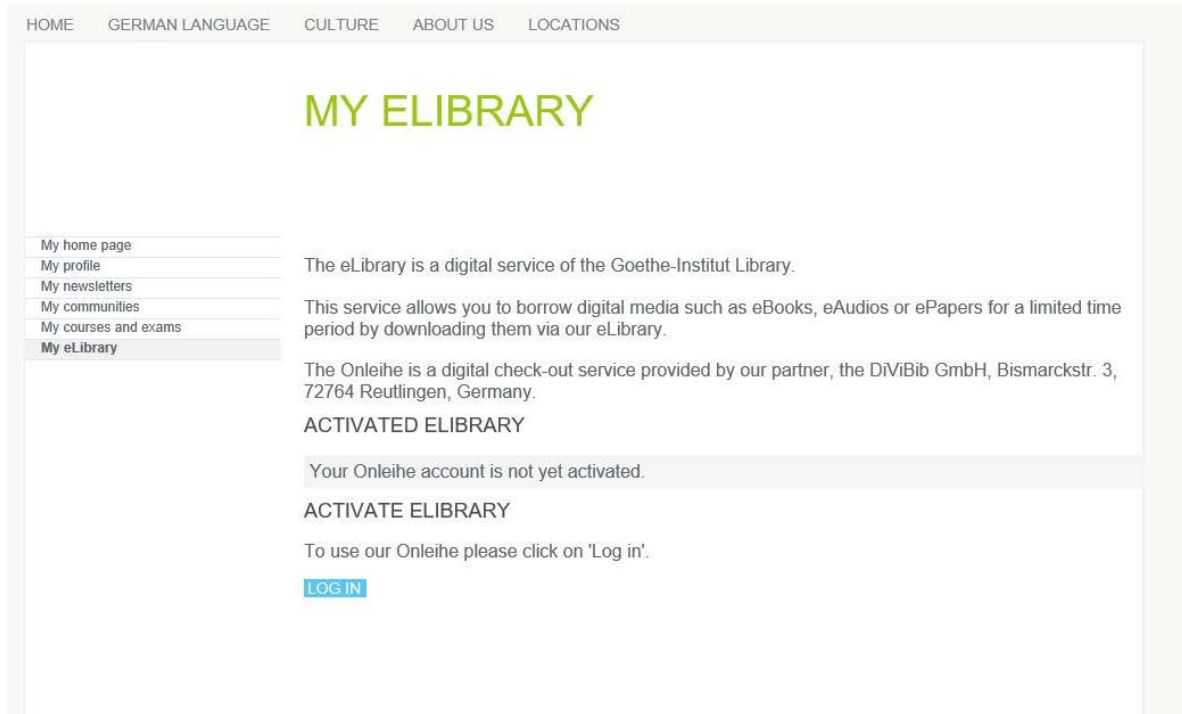

ACTIVATING YOUR GOETHE-INSTITUT ELIBRARY ACCOUNT

1. To activate your eLibrary, click on the blue button where it says "log in".

1. It will look like this once you have activated it.