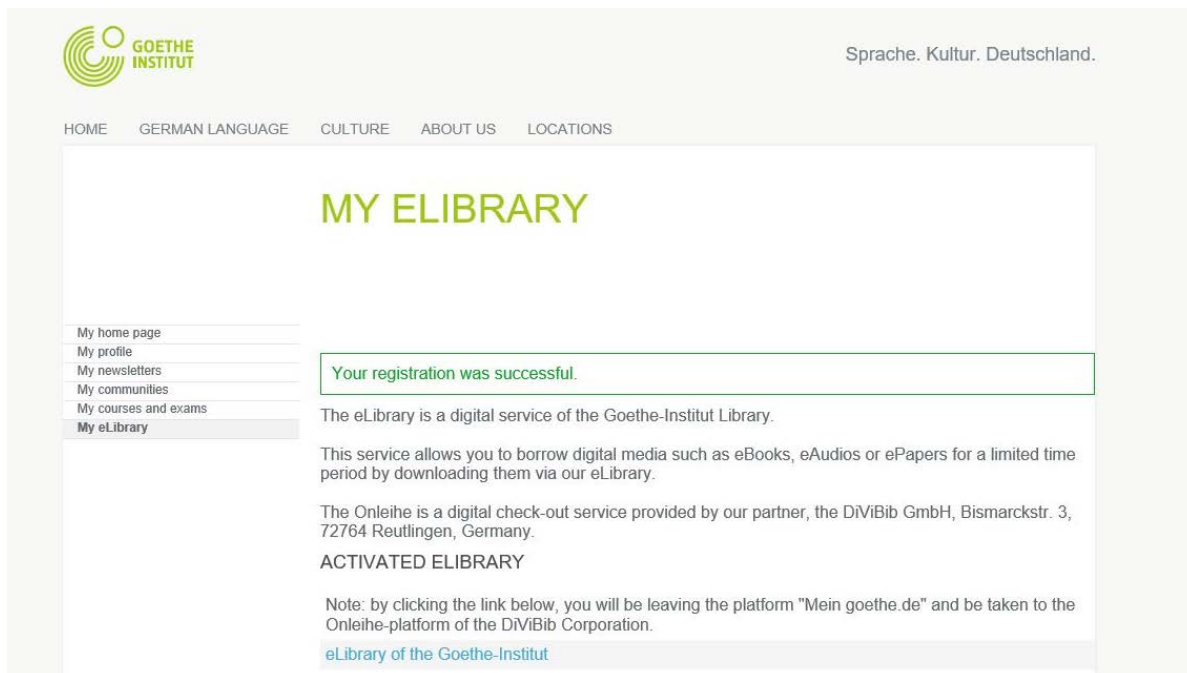

1. If you are on a mobile device, download the free Onleihe app ([iOS/Android](#)), select Goethe-Institut as your library, and login with your myGoethe credentials.