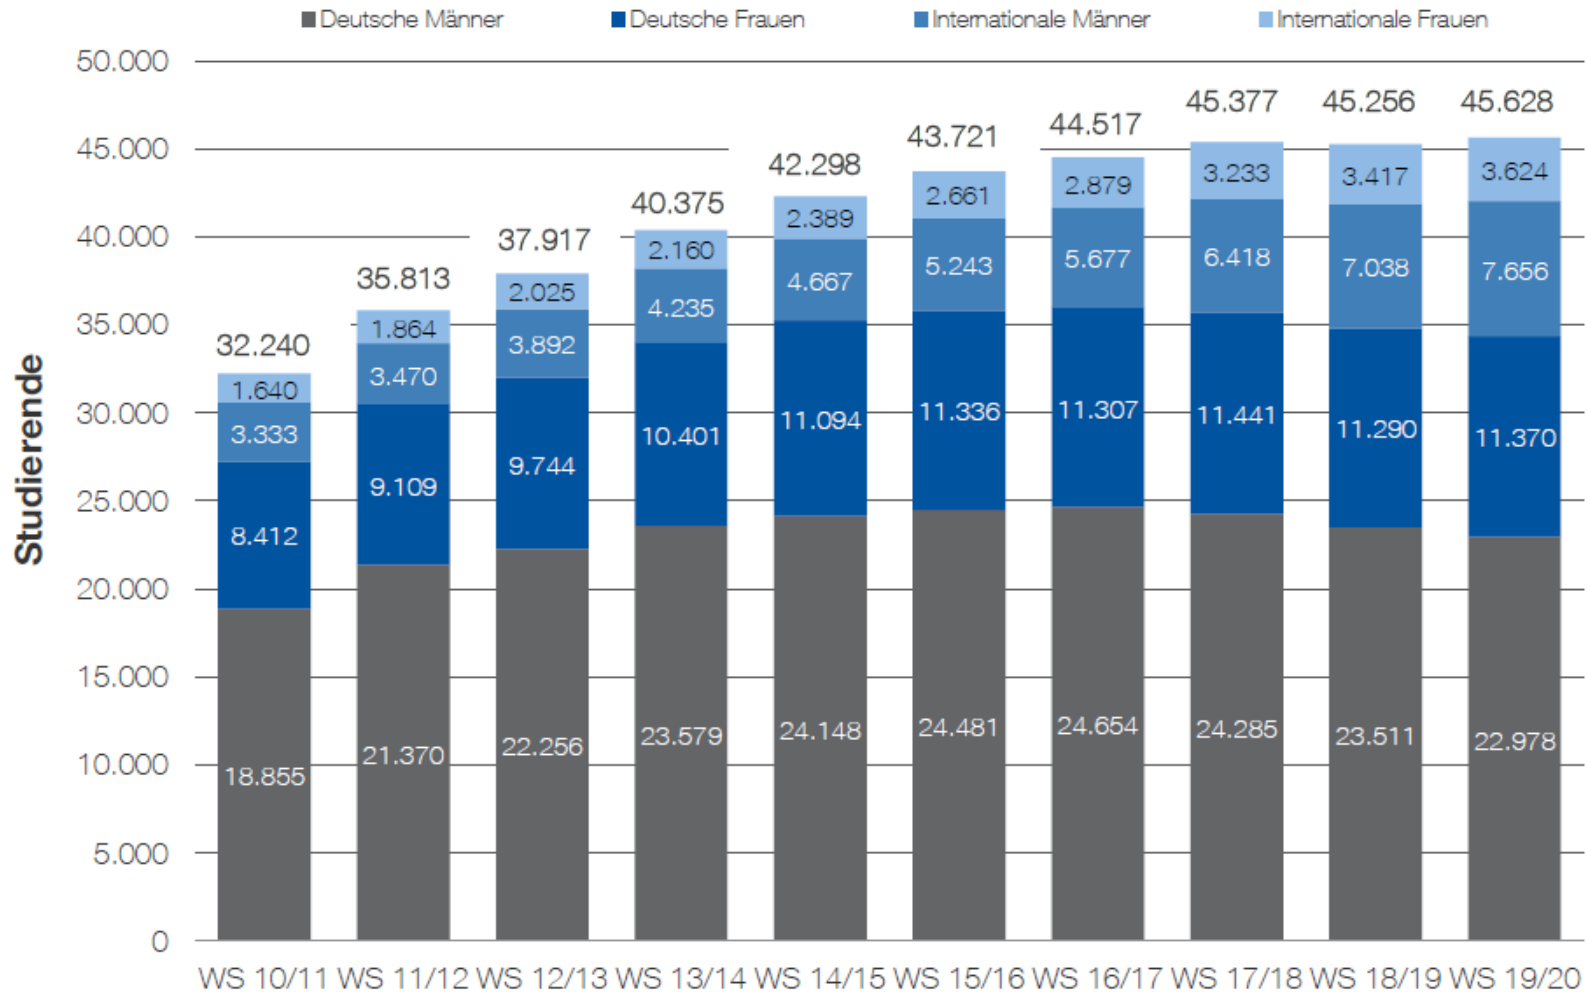

WS 2019/2020