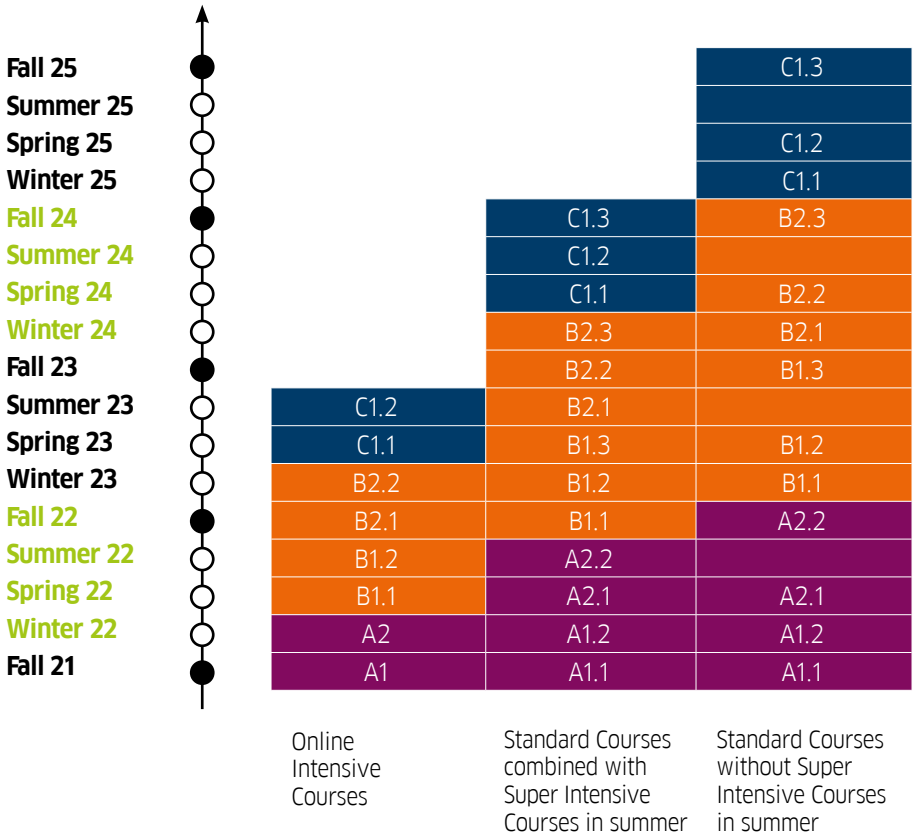

# LANGUAGE COURSES AND EXAMINATIONS

Fall Trimester  
Sep - Dec 2021

Goethe-Institut Cyprus

**GOETHE  
INSTITUT**

Sprache. Kultur. Deutschland.

**Example:** Eleni is 16 years old and wants to study at a German university two years from now. She is a total beginner at German. With our new online intensive courses she can start in the fall trimester of 2021 and reach the B2.2 level in the spring of 2023 already. She can then sit the TestDaF exam and enter the university in fall 2023.