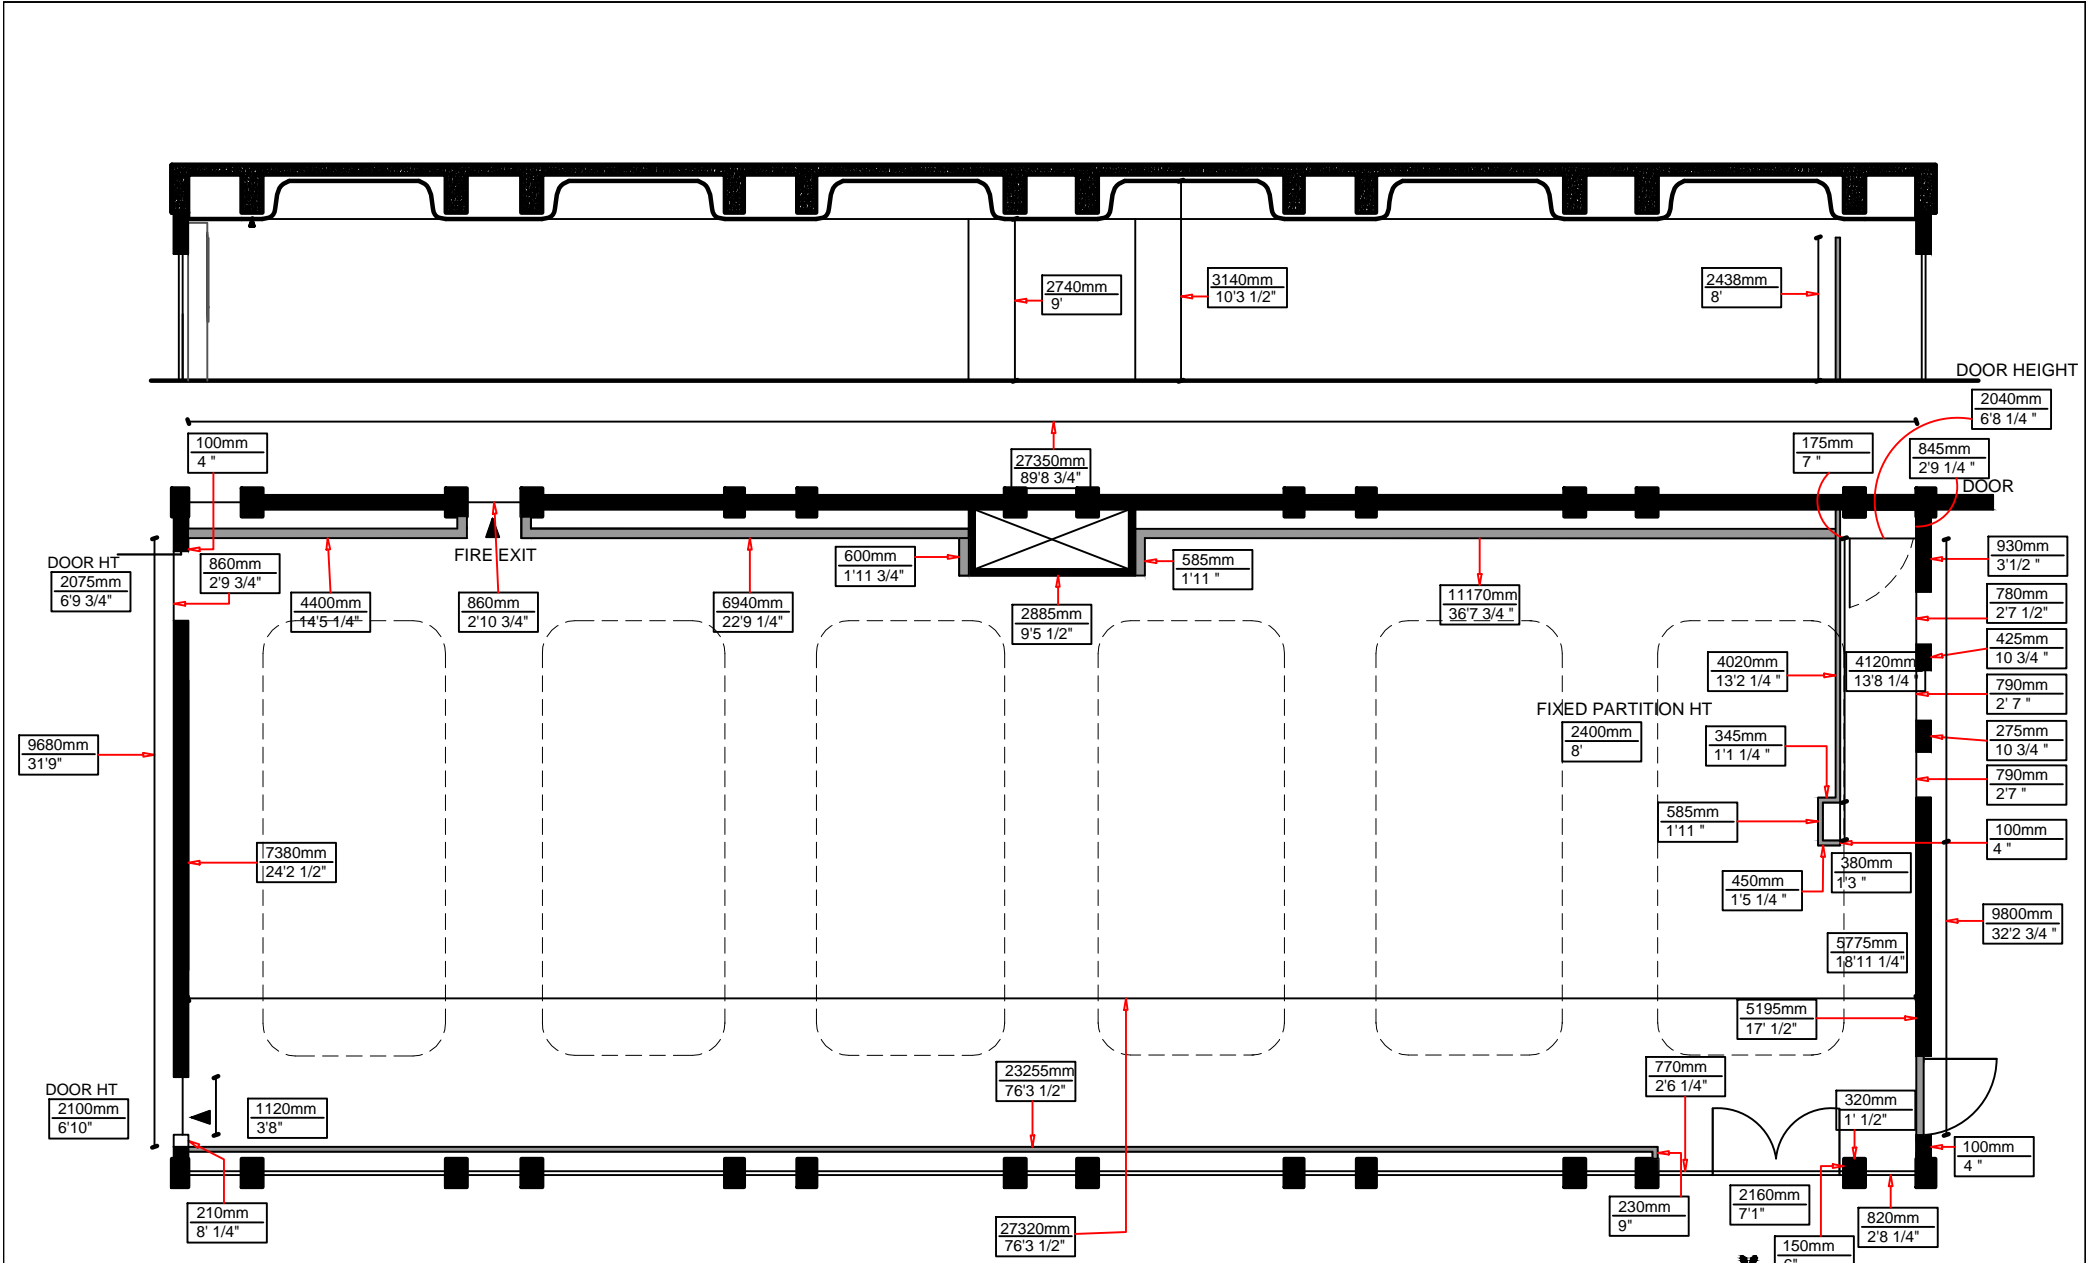

This drawing is a copyright. It is the property of IRAA DEZINES and should not be reproduced, copied, or handed over to a third party or used for any purpose other than that for which it has been loaned.

GALLERY AT GOETHE - INSTITUTE MAX MUELLER
B H A V A N
FLOOR PLAN
17/09/2014

dezines
architecture
interior dezine
+31 20 46732080/4411117
spaces@iraa.dezines.co.in
www.iraa.dezines.co.in