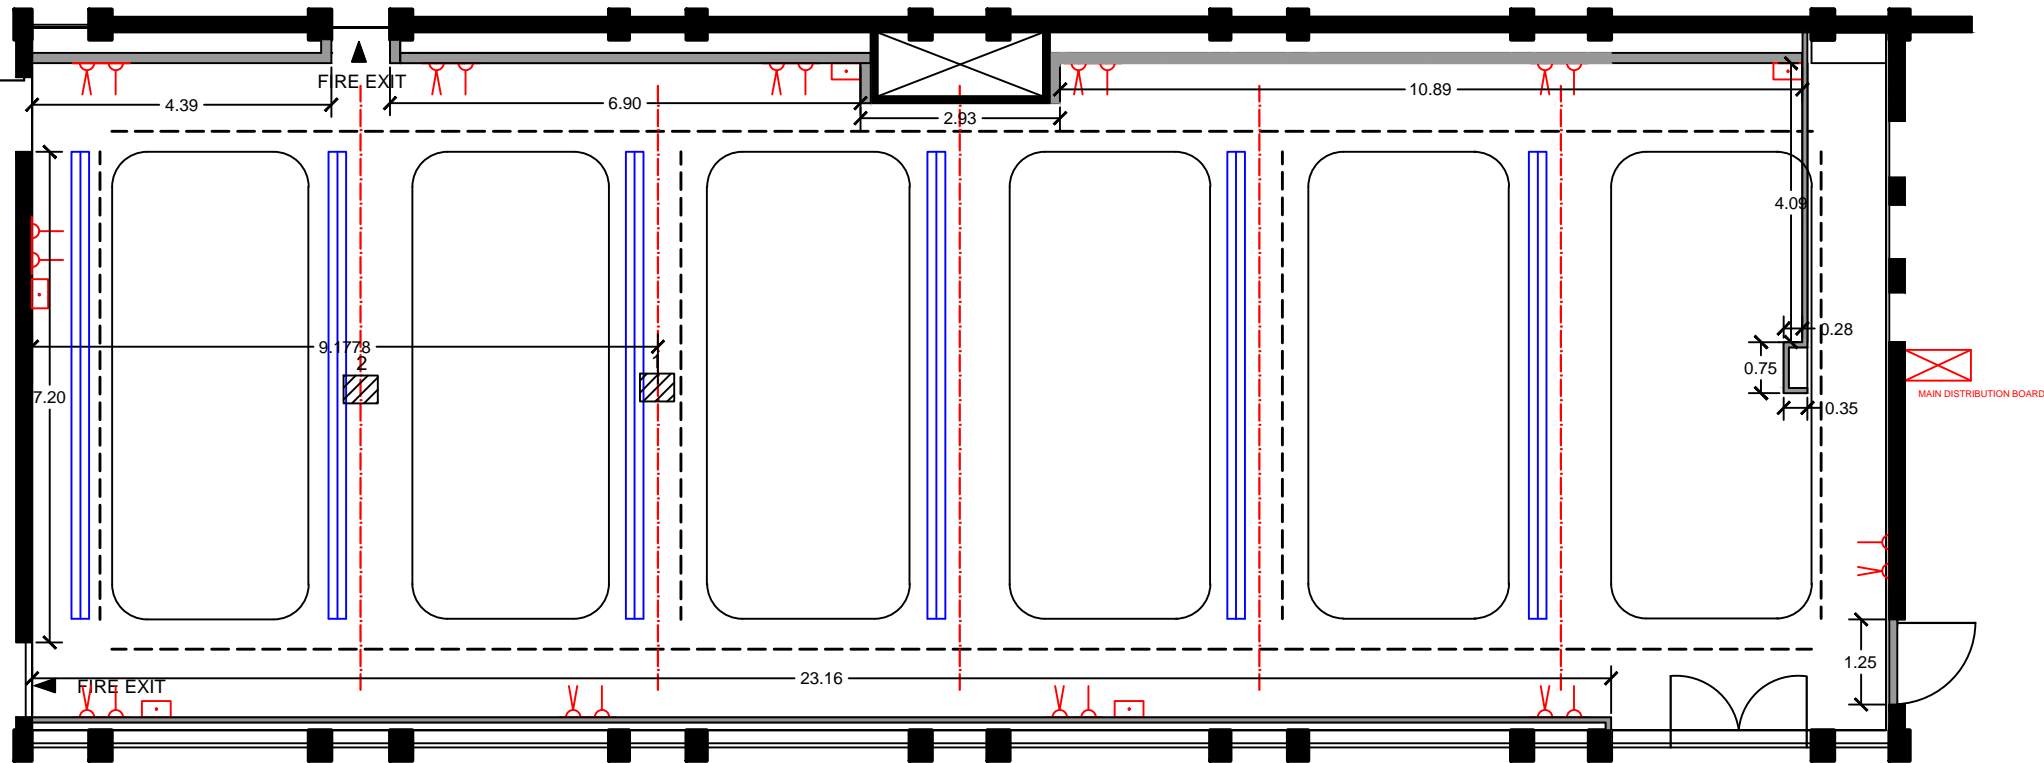

- NETWORK
- 6 AMP
- 16 AMP
- PROJECTOR
- T5 FIXTURES
- TRACK LIGHTS

GALLERY AT GOETHE - INSTITUTE MAX MUELLER BHAVAN
ELECTRICAL LAYOUT

17/09/2014

dezines
architecture
interior dezin
#9122 8572888/84611517
spaces@iraa Dezines.co.in
www.iraa Dezines.co.in