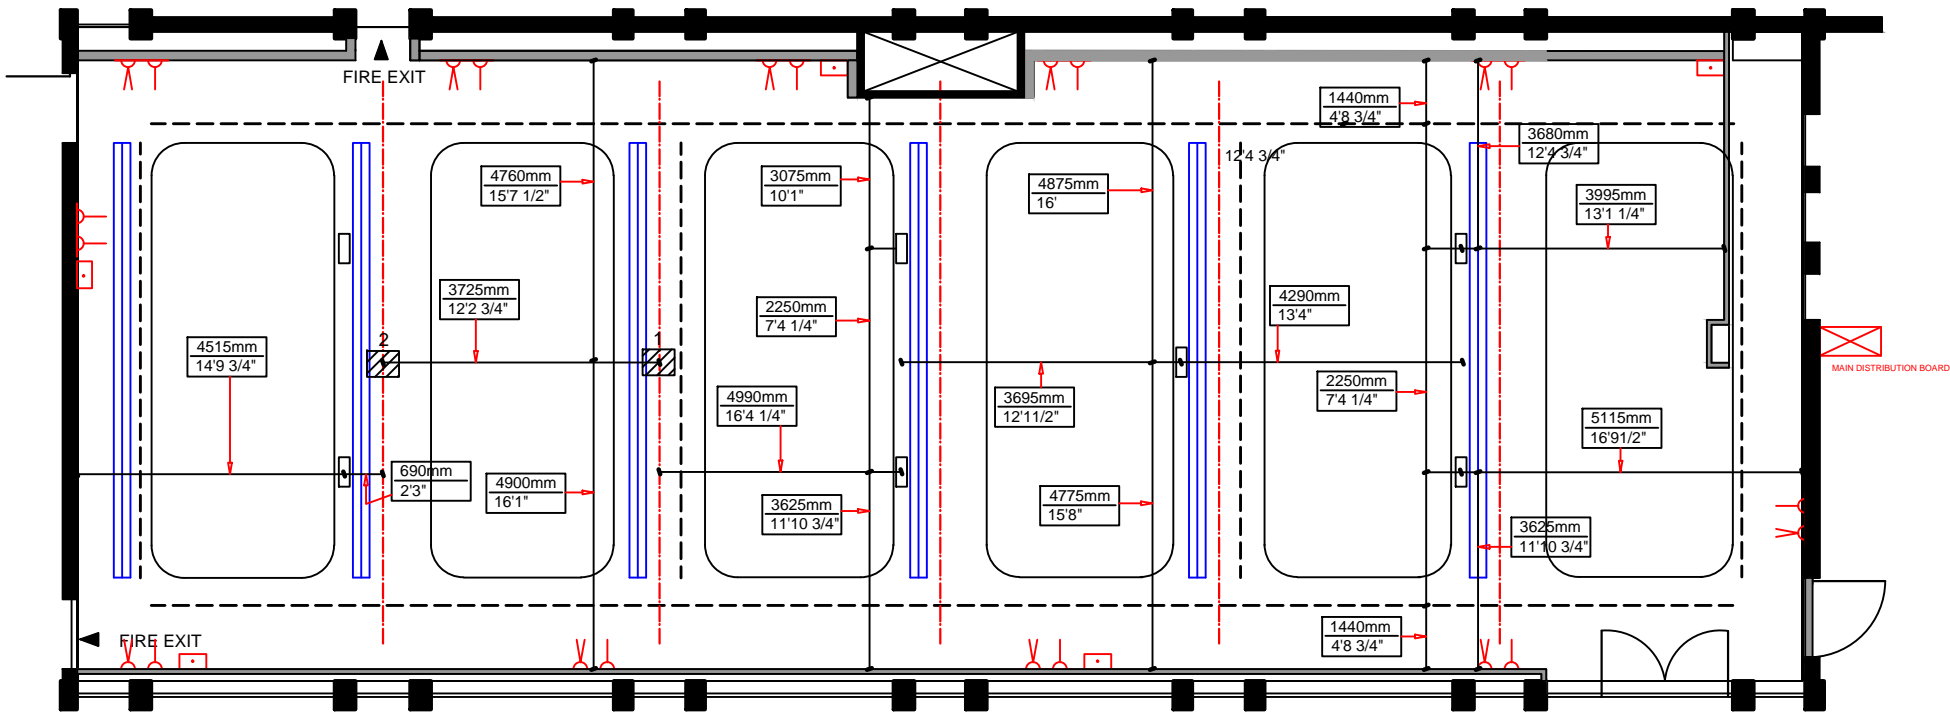

GALLERY AT GOETHE - INSTITUTE MAX MUELLER BHAVAN
ELECTRICAL LAYOUT

17/09/2014

dezines
architecture
interior dezin
#9122 8572888/84611517
spaces@iraa Dezines.co.in
www.iraa Dezines.co.in

This drawing is a copyright. It is the property of IRAA DEZINES and should not be reproduced, copied, or handed over to a third party or used for any purpose other than that for which it has been loaned.

GALLERY AT GOETHE - INSTITUTE MAX MUELLER
 B H A V A N
 FLOOR PLAN
 17/09/2014

dezines
 architecture
 interior dezine
 +31 20 46732080/4411117
 spaces@iraa.dezines.co.in
 www.iraa.dezines.co.in

-  PROJECTOR
-  T5 FIXTURES
-  TRACK LIGHTS
-  NETWORK
-  6 AMP
-  16 AMP