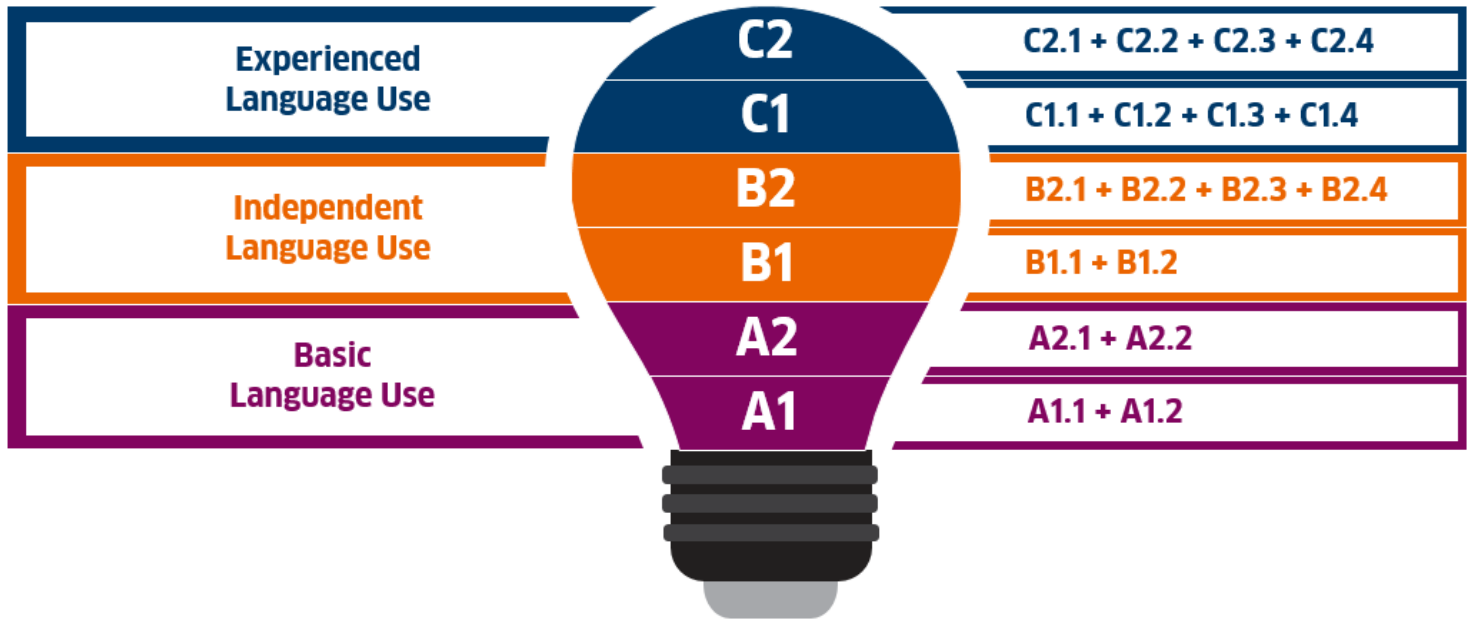

LANGUAGE AND CLASS LEVEL

COURSE PLAN 2024

starting **January 2024**

- Superintensive 140 TU
  - Offline: Jan 03 - Feb 15
  - Online: Jan 03 - Feb 23
- Intensive 72 TU
  - 3 sessions a week: Jan 03 - Feb 16
  - 4 sessions a week: Jan 04 - Feb 18
- Ekstensive 72 TU
  - Mon+Wed: Jan 03 - Apr 22
  - Tue+Thu: Jan 04 - Apr 18
  - Saturday: Jan 06 - Apr 27
  - Sunday: Jan 07 - Apr 28
  - Sat+Sun: Jan 06 - Apr 27

**Term
01**

starting **March 2024**

- Superintensive 140 TU
  - Offline: Mar 04 - Apr 22
  - Online: Mar 04 - Apr 30
- Intensive 72 TU
  - 3 sessions a week: Mar 04 - Apr 24
  - 4 sessions a week: Mar 04 - Apr 25
- Ekstensive 72 TU
  - Mon+Wed: Mar 04 - Jun 12
  - Tue+Thu: Mar 05 - Jun 20
  - Saturday: Mar 02 - Jun 15
  - Sunday: Mar 03 - Jun 09
  - Sat+Sun: Mar 02 - Jun 09

**Term
02**

starting **May 2024**

- Superintensive 140 TU
  - Offline: May 06 - Jun 19
  - Online: May 06 - Jun 26
- Intensive 72 TU
  - 3 sessions a week: May 06 - Jun 14
  - 4 sessions a week: May 04 - Jun 18
- Ekstensive 72 TU
  - Mon+Wed: May 06 - Aug 14
  - Tue+Thu: May 07 - Aug 13
  - Saturday: May 04 - Aug 10
  - Sunday: May 05 - Aug 18
  - Sat+Sun: May 11 - Aug 04

**Term
03**