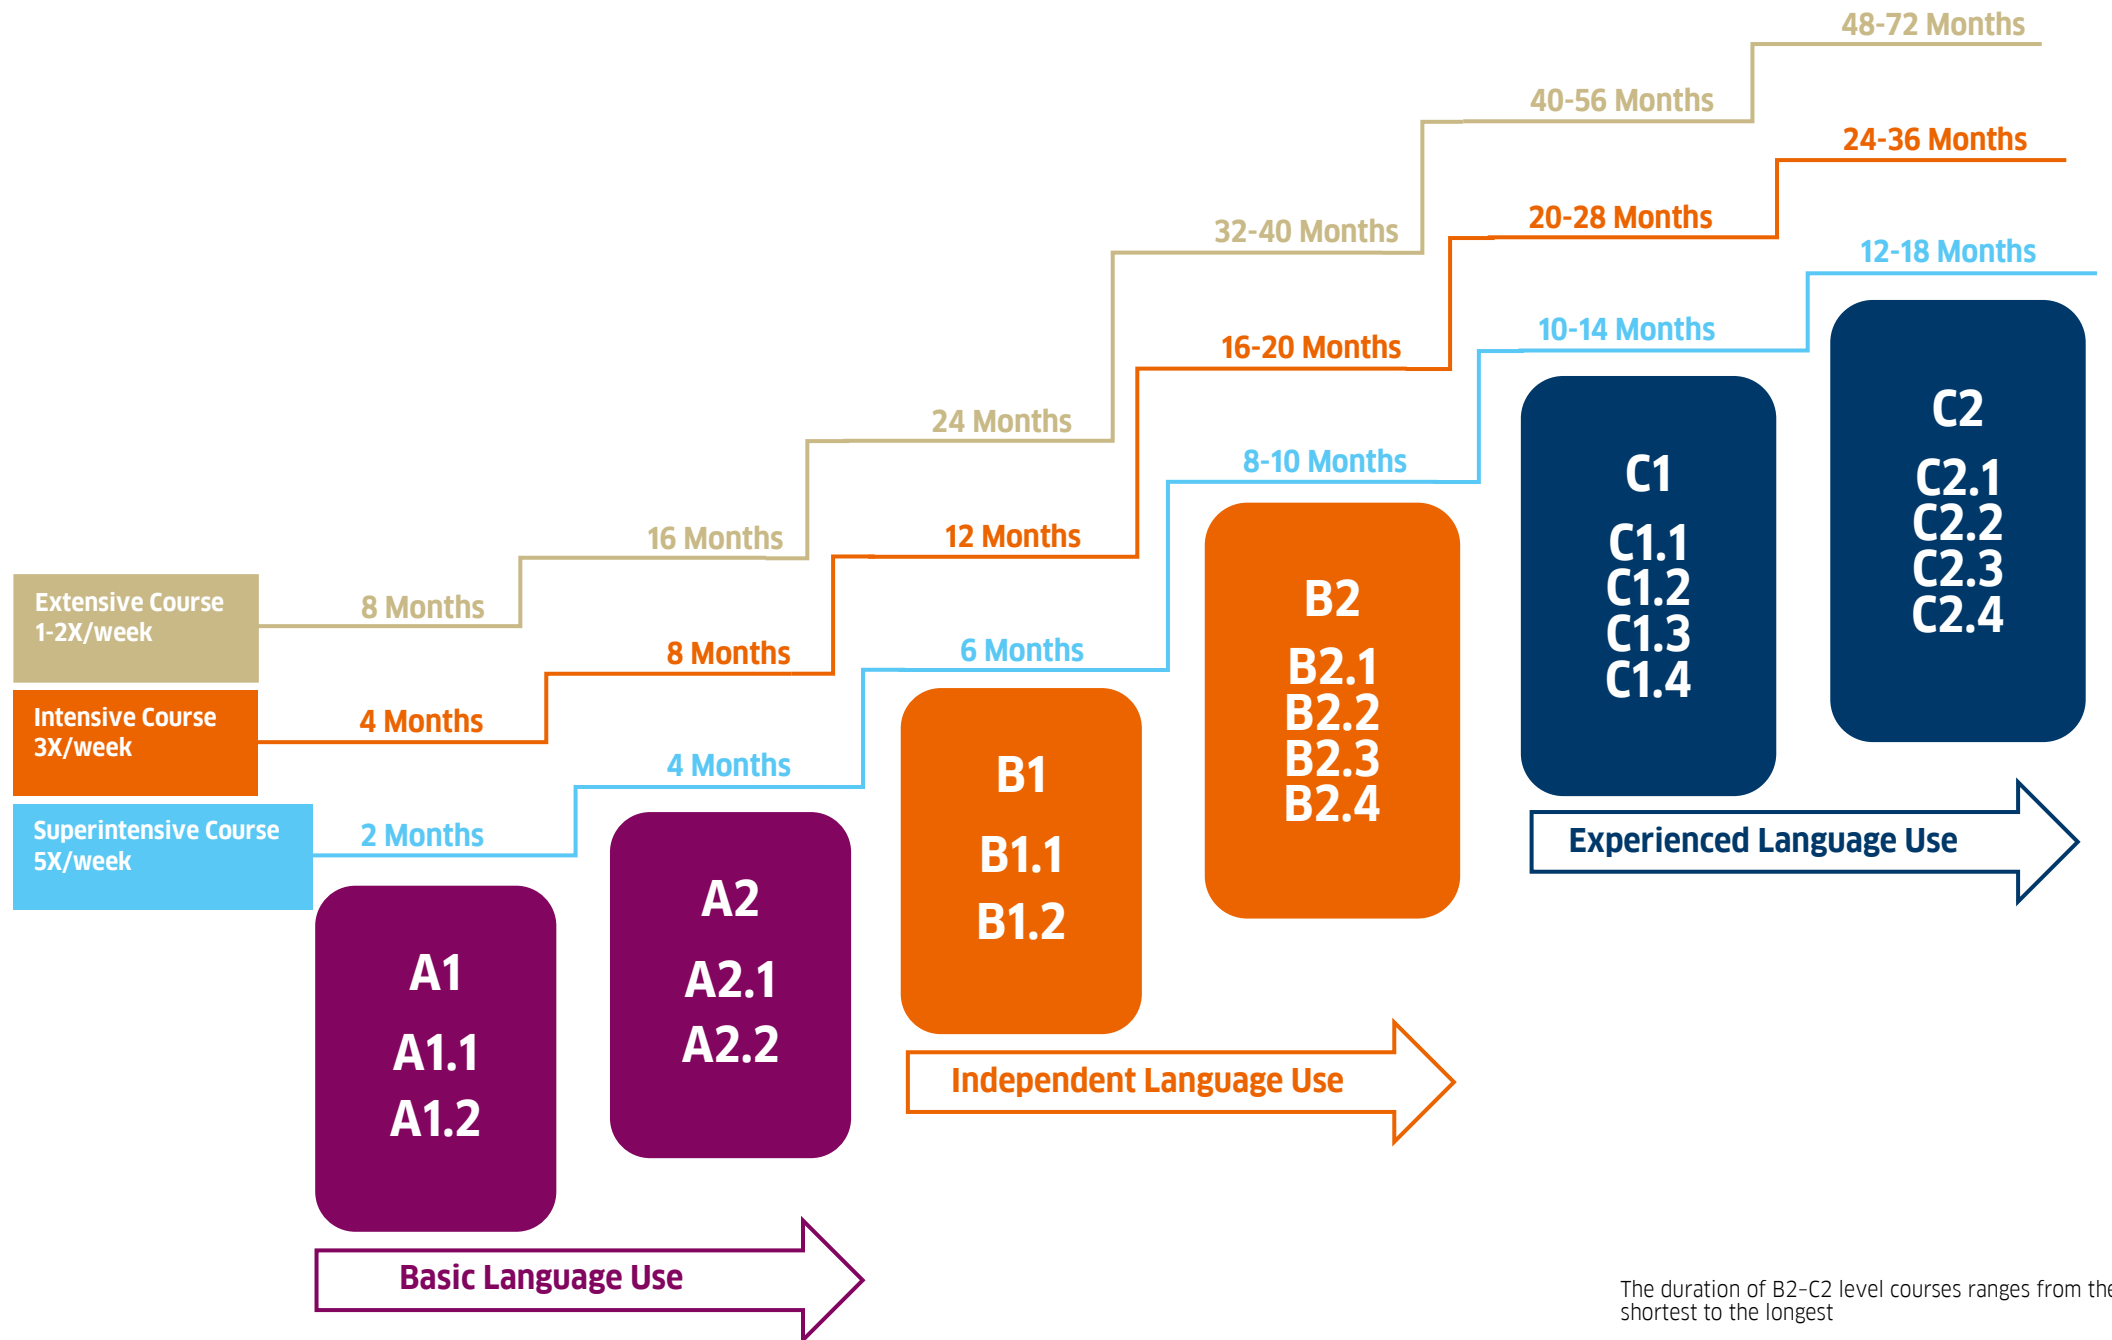

LANGUAGE AND CLASS LEVEL

The duration of B2-C2 level courses ranges from the shortest to the longest