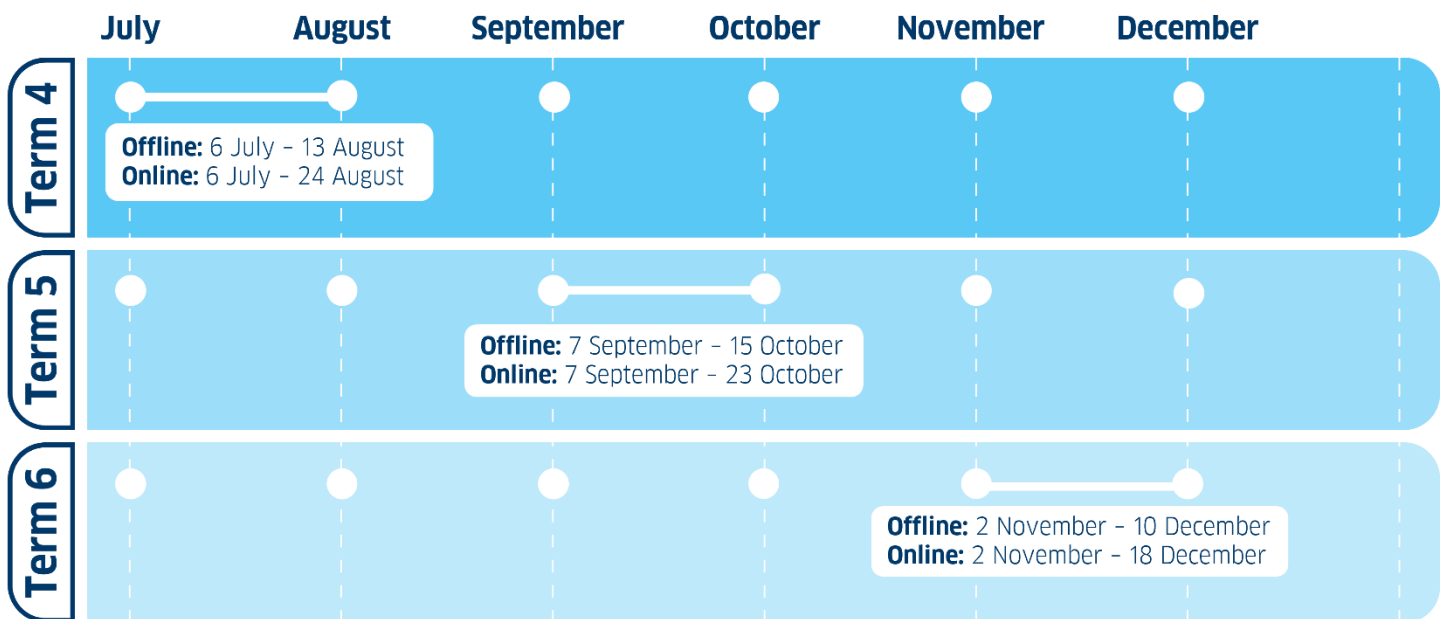

YOUR COURSE SELECTION

Courses for adults (start from 16 years of age)

SUPERINTENSIVE COURSE 140 TU*

Ideal for those who want to focus on learning German at a fast and intense pace. Learn in a group with your tutor and supported by Goethe-Institut's learning platform.

ONLINE / OFFLINE

MONDAY - FRIDAY OFFLINE, 6 WEEKS
7:30-12 AM (MONDAY-THURSDAY)
7:30-11 AM (JUMAT)

MONDAY - FRIDAY ONLINE, 7 WEEKS
8-11:30 AM (MONDAY-FRIDAY)

IDR 7.250.000

MONDAY - FRIDAY OFFLINE, 6 WEEKS
12:30-5 PM (MONDAY-THURSDAY)
1-4:30 PM (FRIDAY)

MONDAY - FRIDAY ONLINE, 7 WEEKS
1-4:30 PM (MONDAY-FRIDAY)

**TU: Teaching Unit (@45 minutes)
Textbooks are excluded in the course fee.
Course period is subject to change